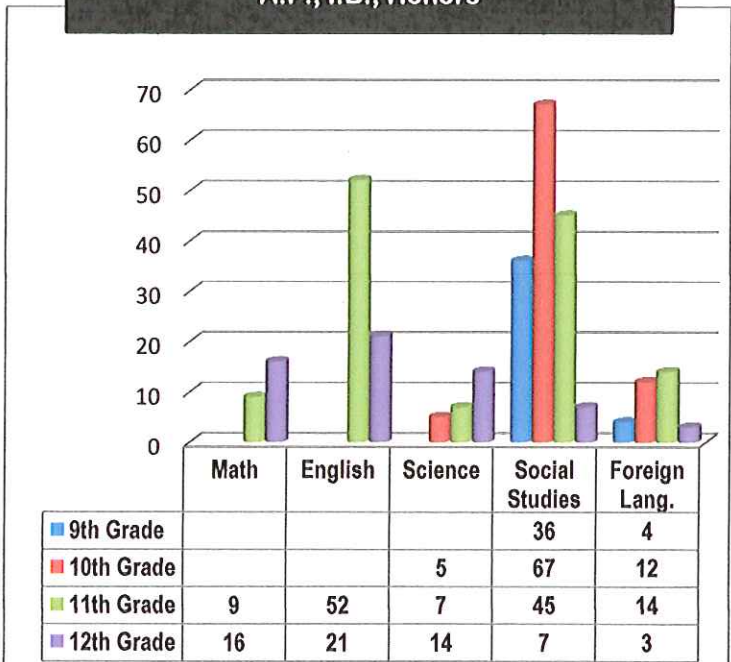

Enrollment in Courses of Rigor: A.P., I.B., Honors

2012-2013 Palm Beach County AVID Schools	
Atlantic High School	
Boca Raton Middle School	
Boynton Beach High School	
Congress Middle School	
Conniston Middle School	
Crestwood Middle School	
Forest Hill High School	
Glades Central High School	
*John F. Kennedy Middle School	
John I. Leonard High School	
Lake Shore Middle School	
Lake Worth High School	
Palm Beach Gardens High School	
Palm Beach Lakes High School	
*Palm Springs Middle School	
Royal Palm Beach High School	
Santaluces High School	
*Tradewinds Middle School	
Village Academy (MS & HS)	

*AVID Excel Sites

Kisa L. Permenter, AVID District Director
Email: kisa.harley-permenter@palmbeachschools.org
Phone: (561) 982-0910 Fax: (561) 982-0943