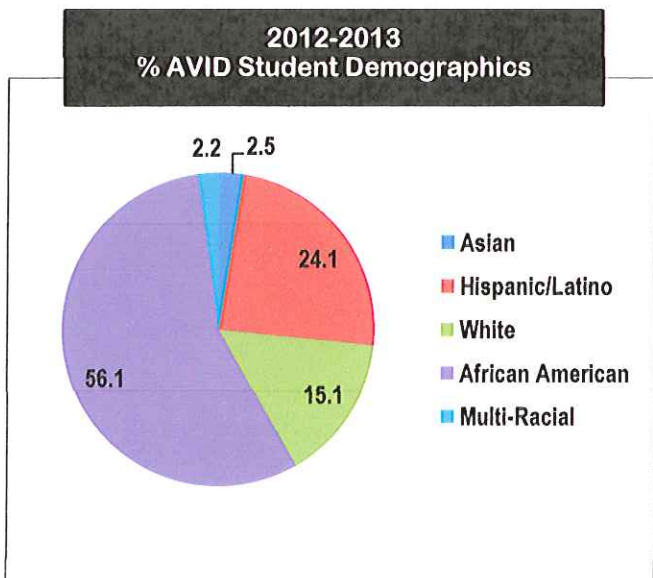

School District of Palm Beach County Advancement Via Individual Determination (AVID) At-a-Glance

School Year	# AVID Sites	# AVID Students	# AVID Sections
2009-2010	5	146	8
2010-2011	6	426	19
2011-2012	10	747	34
2012-2013	19	1441	65
*SY14	21	N/A	N/A

*Adding Pahokee MS & Village Academy (Elementary)

Gender / FRL Status	
Male	45.6%
Female	54.4%
District Overall FRL	FRL AVID Students
64.1%	72.4%

Grade Level	# AVID Students
6th Grade	19
7th Grade	227
8th Grade	147
9th Grade	362
10th Grade	374
11th Grade	184
12th Grade	128
TOTAL	1441

Enrollment in Courses of Rigor: A.P., I.B., Honors

2012-2013 Palm Beach County AVID Schools	
Atlantic High School	
Boca Raton Middle School	
Boynton Beach High School	
Congress Middle School	
Conniston Middle School	
Crestwood Middle School	
Forest Hill High School	
Glades Central High School	
*John F. Kennedy Middle School	
John I. Leonard High School	
Lake Shore Middle School	
Lake Worth High School	
Palm Beach Gardens High School	
Palm Beach Lakes High School	
*Palm Springs Middle School	
Royal Palm Beach High School	
Santaluces High School	
*Tradewinds Middle School	
Village Academy (MS & HS)	

*AVID Excel Sites

Kisa L. Permenter, AVID District Director
Email: kisa.harley-permenter@palmbeachschools.org
Phone: (561) 982-0910 Fax: (561) 982-0943